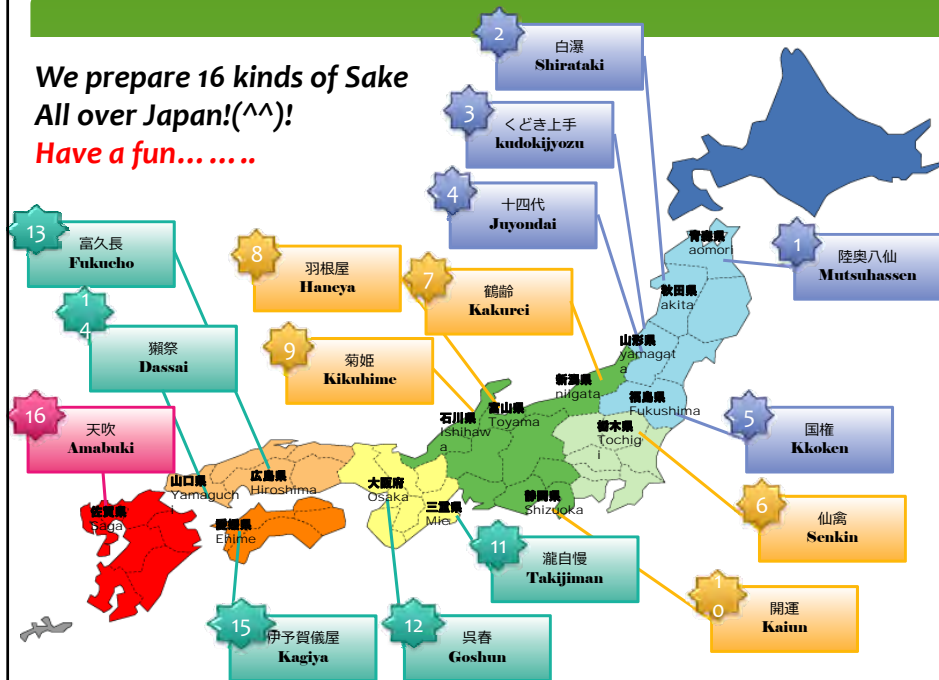

TC100 Sake Tasting

Date: 17:30~19:00, November 7th (Fri), 2014

※18:50 : **Bingo**

We prepare three 3 prizes including sake

Place: **Room No. 401** at JEITA Office,
Ote Center Bldg.,1-1-3, Otemachi,
Chiyoda-ku, Tokyo, Japan

We prepare 16 kinds of Sake
All over Japan!(^^)!
Have a fun.....

JEITA

Location:

Ote Center Bldg.,
1-1-3, Otemachi,
Chiyoda-ku, Tokyo 100-0004,
Japan

Access:

JR Tokyo Stn.
Otemachi Stn., on the Chiyoda, Tozai,
Hanzomon, Marunouchi and Mita
subway lines
(1 min. from C9 Exit. C9 Exit leads to
the B1 floor entrance of the Ote
Center Bldg.)