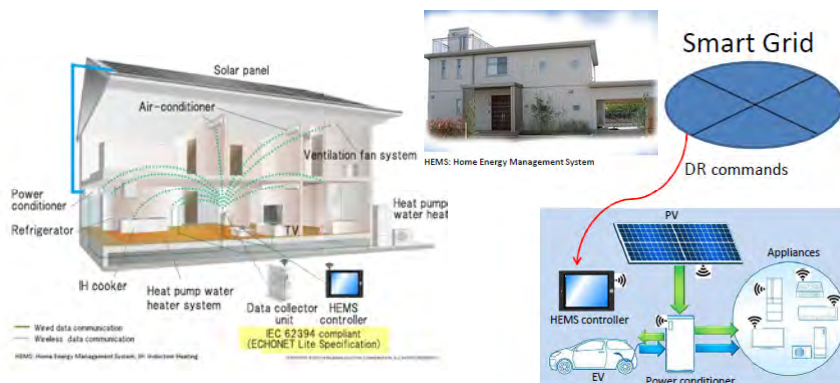

③13:30~15:00: Mitsubishi Electric's Smart House

Registration for TC100 Technical visit & TC100 Welcome dinner

If you want to join events, please send me mail just now

E-mail:h-ishii@jeita.or.jp

13