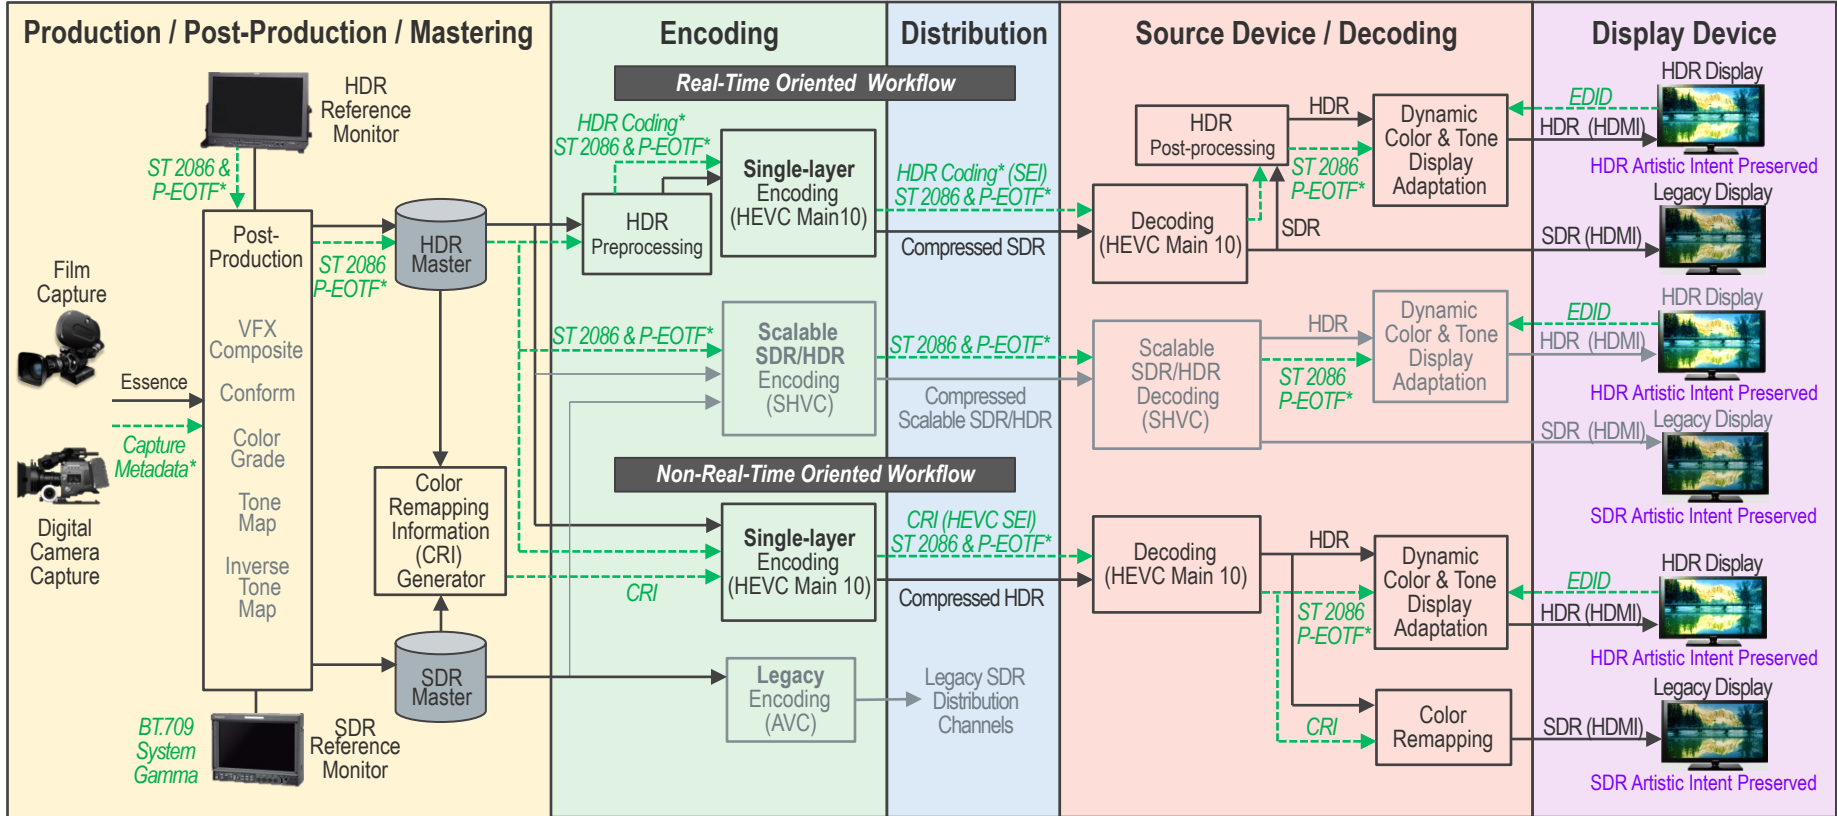

HDR Ecosystem Workflow

--- Metadata flow

* Standardization Needed
P-EOTF = Parameterized EOTF

AVC, HEVC, SHVC, CRI (MPEG)
BT.709 (ITU), ST 2086 (SMPTÉ)
EDID (CEA/HDMI)